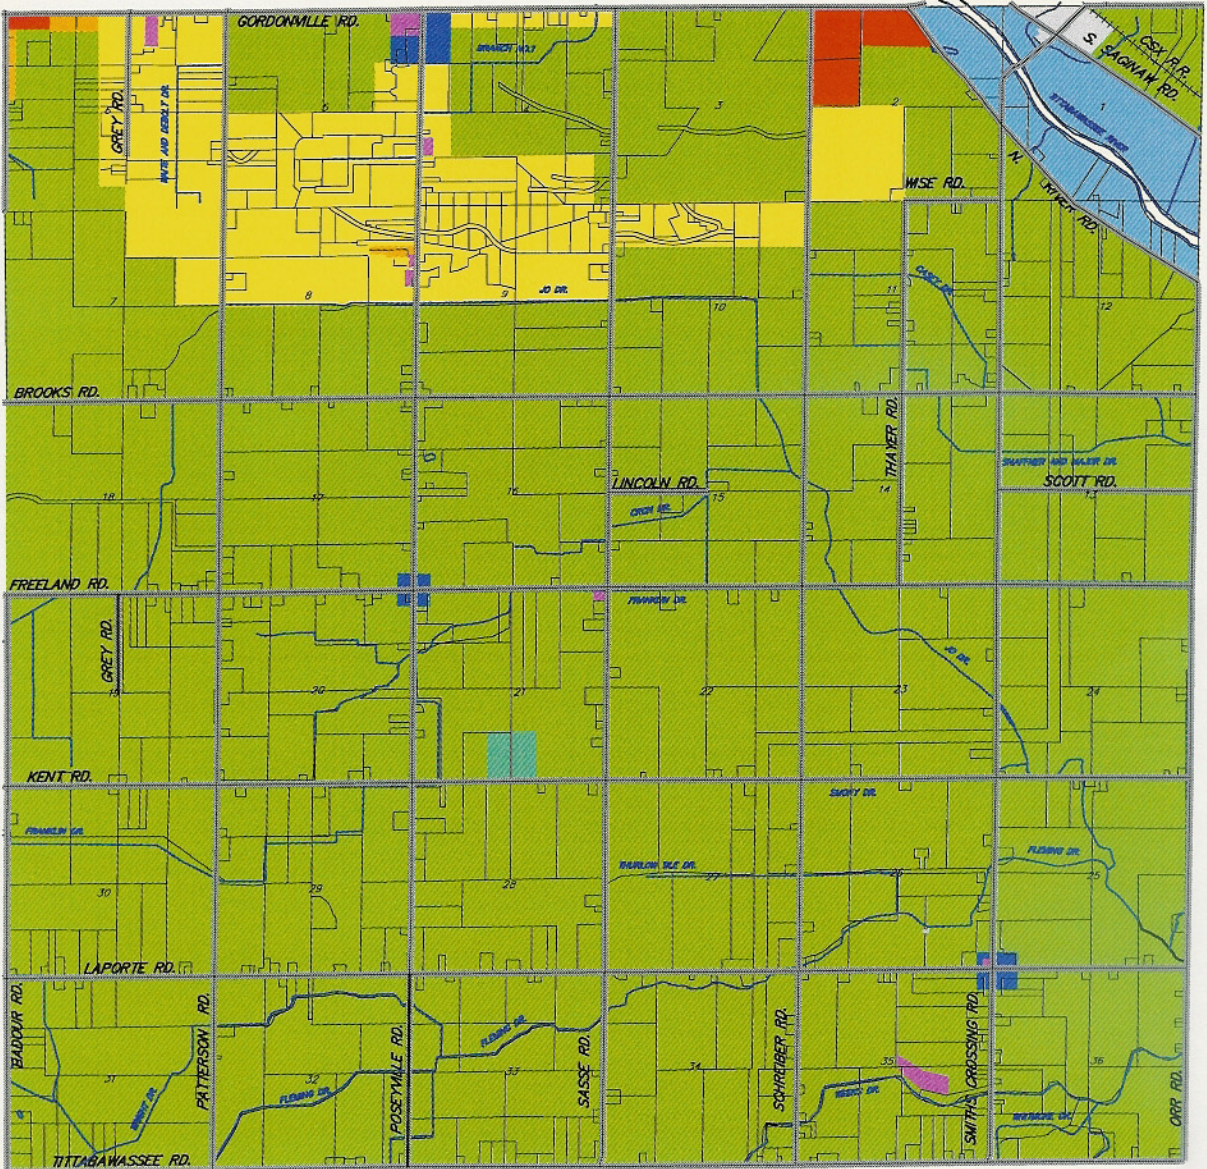

FUTURE LAND USE

INGERSOLL TOWNSHIP
MIDLAND COUNTY, MICHIGAN

LAND USE LEGEND

- | | | | | | |
|---|--------------------|---|------------------------------|---|----------------------------|
|  | - RIVER PROTECTION |  | - INSTITUTIONAL/ PUBLIC |  | - RESIDENTIAL-HIGH DENSITY |
|  | - AGRICULTURAL |  | - RESIDENTIAL-LOW DENSITY |  | - COMMERCIAL |
|  | - CITY OF MIDLAND |  | - RESIDENTIAL-MEDIUM DENSITY |  | - INDUSTRIAL |

-  - WATER COURSES
-  - ROADWAYS